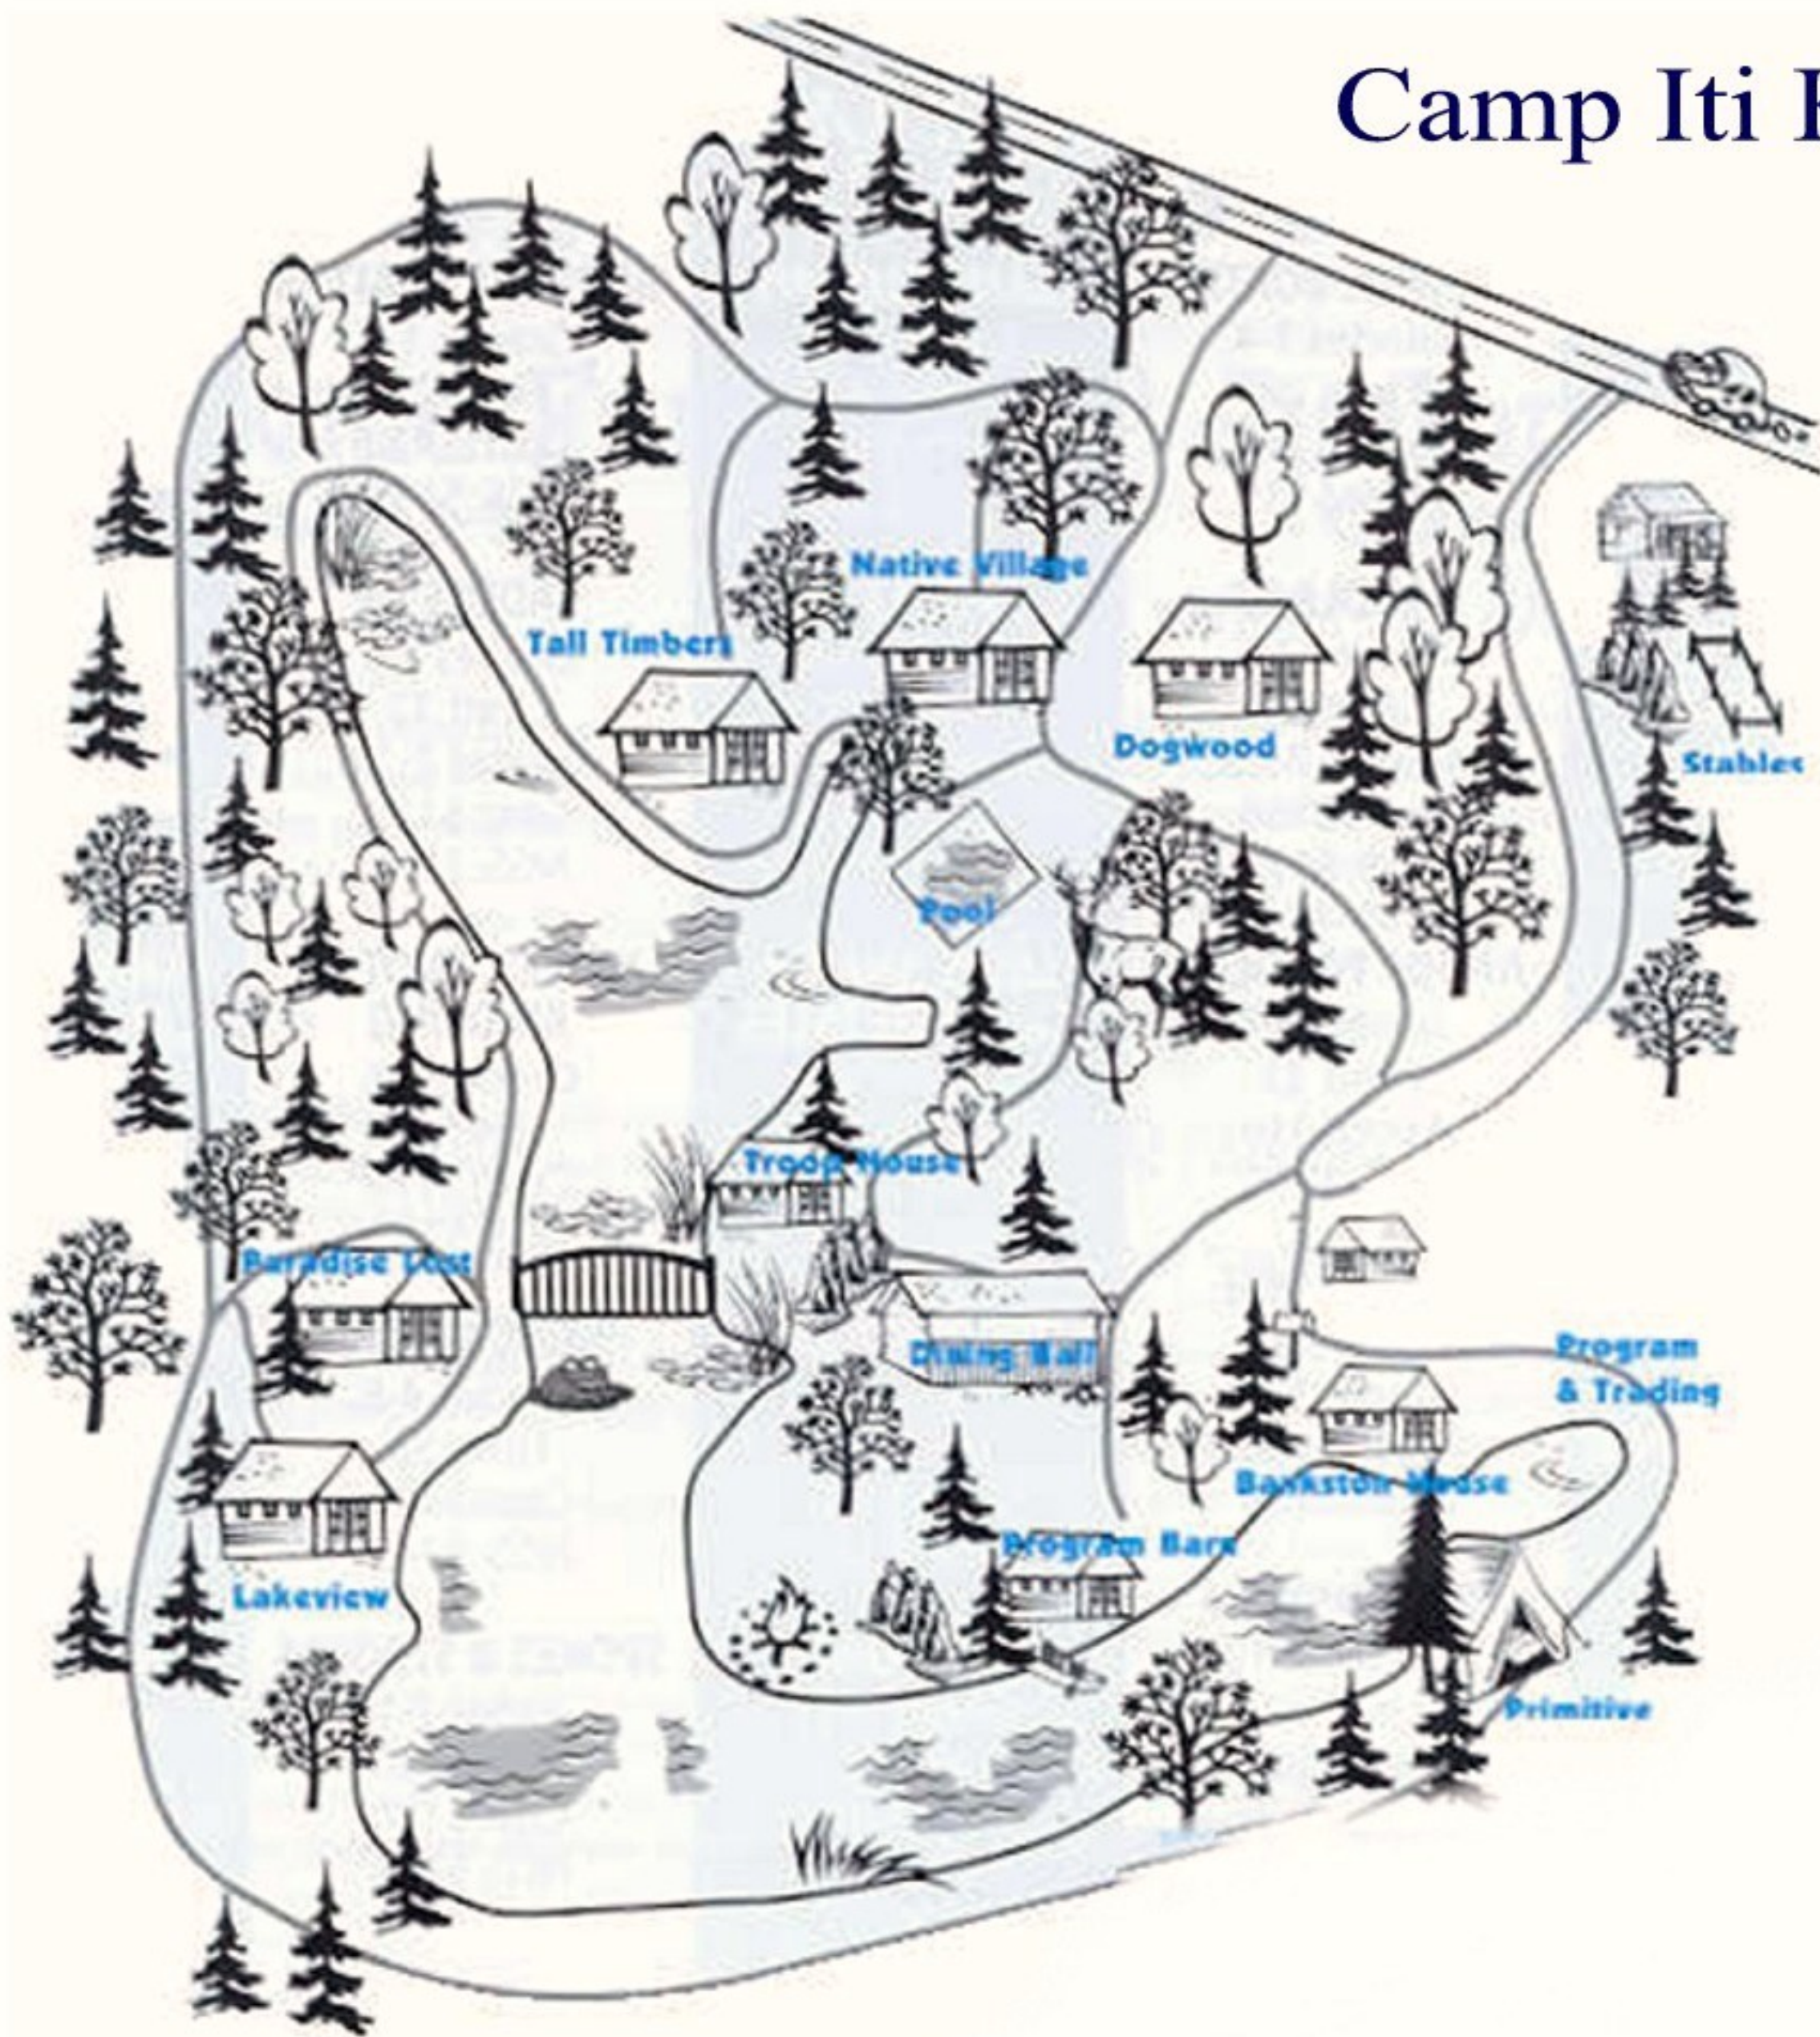

# Camp Iti Kana

Camp Iti Kana is located on 339 beautiful wooded acres eight miles north of Wiggins, MS. Camp facilities include a dining hall with kitchen, program center, swimming pool, health center, trading post, arts and crafts building, campfire rings, five cabin units and bathroom facilities, and a primitive camping site. In addition there is a 50 acre lake with canoeing areas.