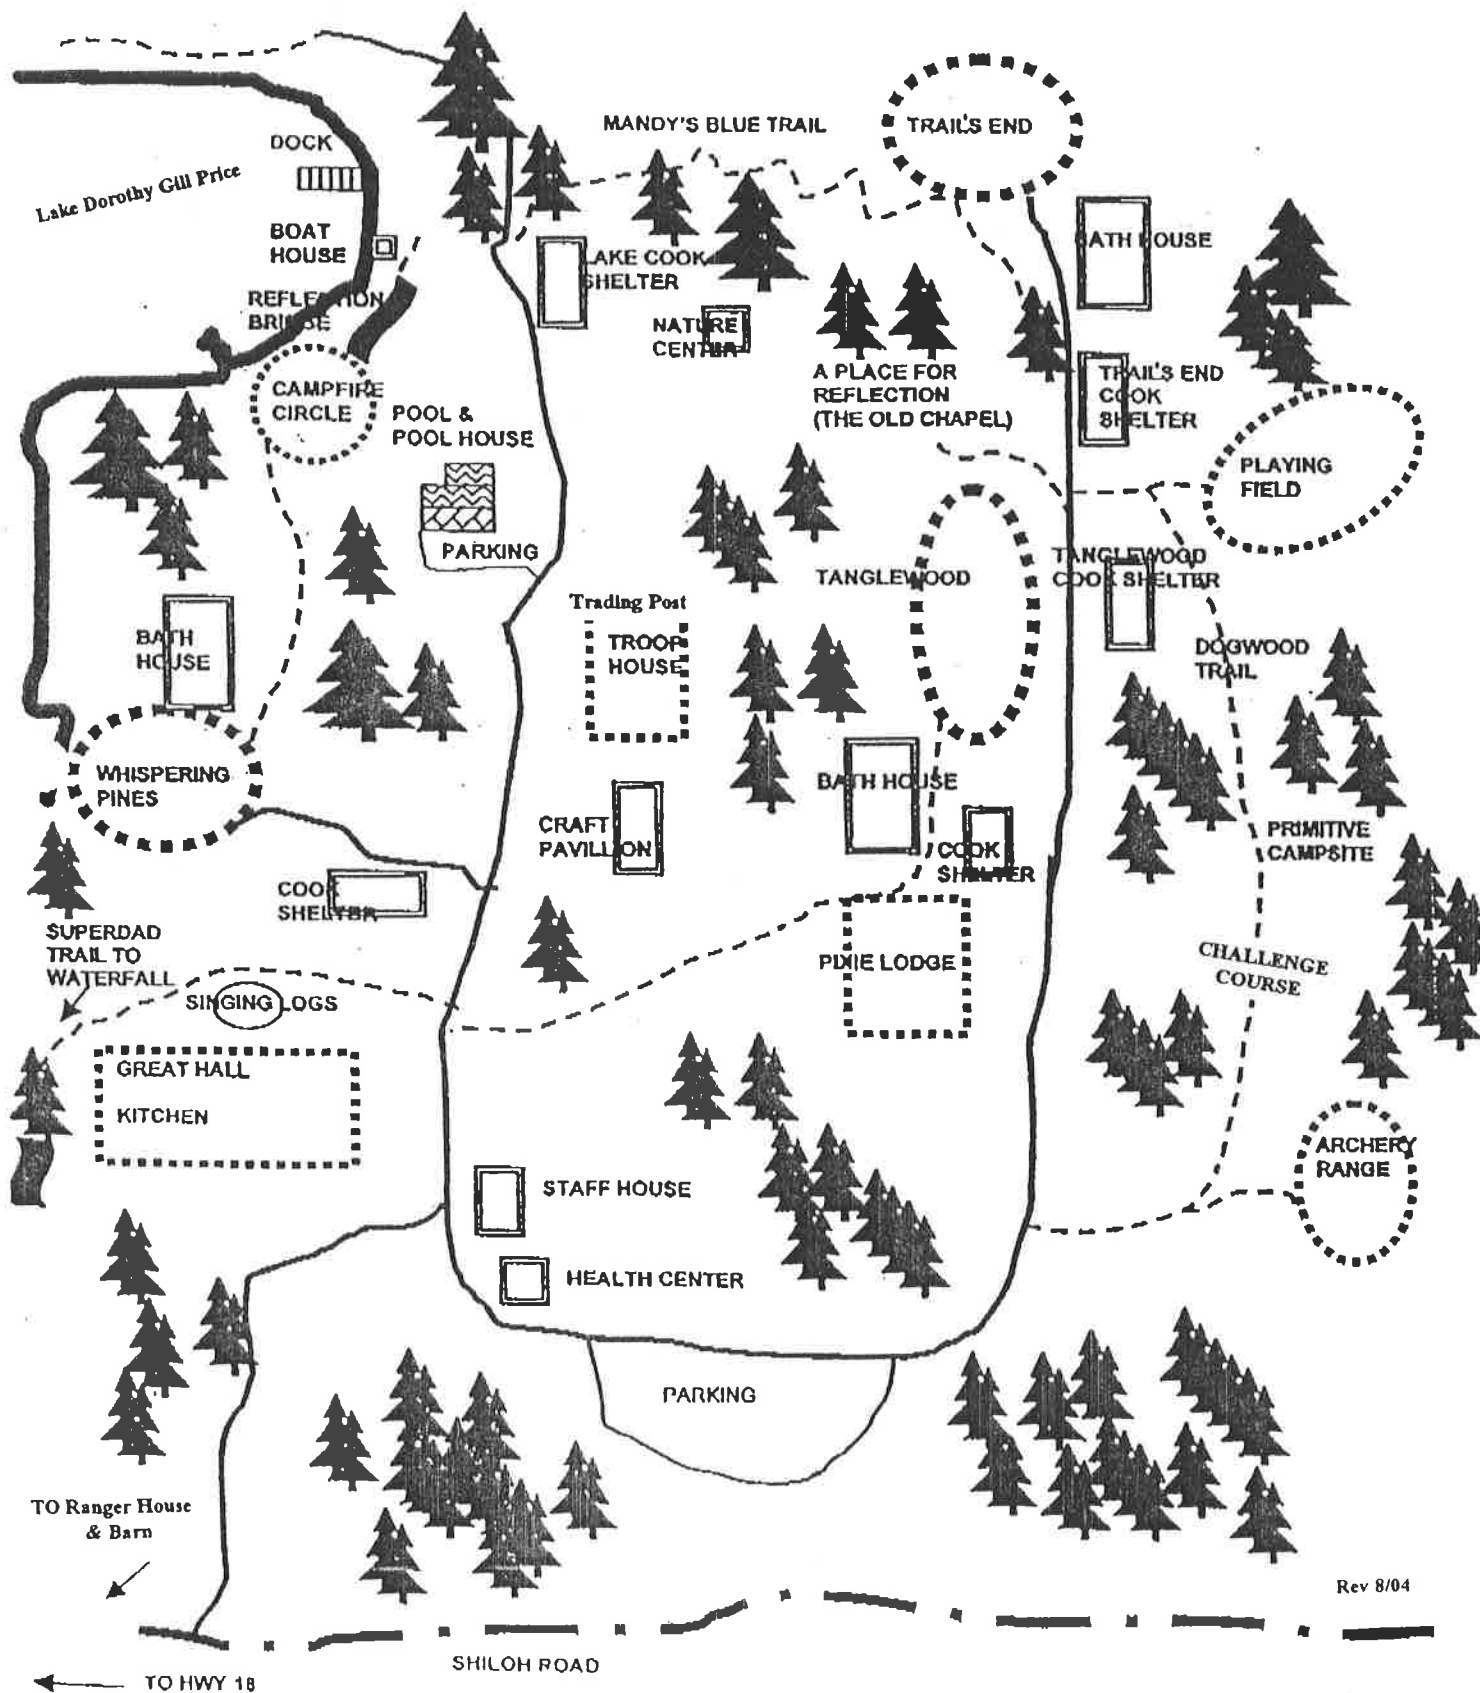

# CAMP WAHI

1593 Shiloh Road, Brandon, MS, 39042

*"It's a camp of rolling hills and tall pines, Camp Wahi, that grand ole camp of mine!"*

Rev 8/04